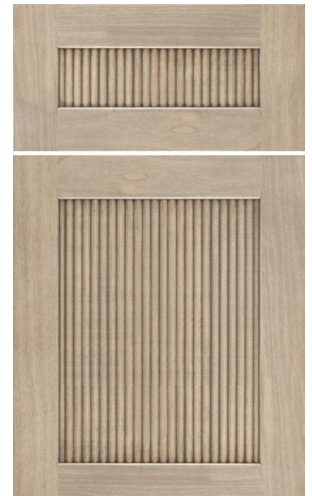

Reeded Malibu
Pebble
Maple