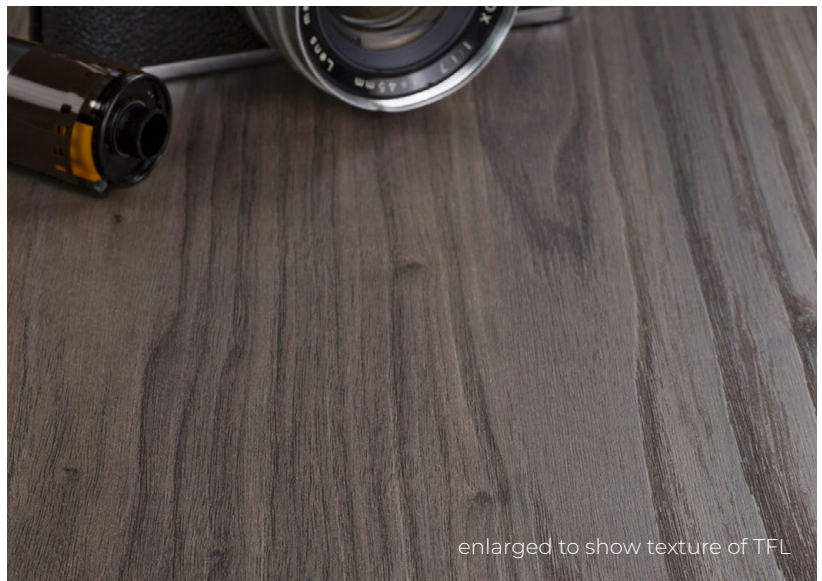

*metropolitan
after dark (matte hpl
RAUVISIO Noir)*

// TFL

Thermally Fused Laminates (TFL) are textured to simulate wood grain and represent modern interpretations of wood veneers. Their versatility is outstanding and allows for easy mixing with other colors and textures. Edge selections are Matching, Satin Aluminum-look or Brushed Aluminum-look. TFL material is available in a horizontal or vertical grain orientation on the Metropolitan door style only.