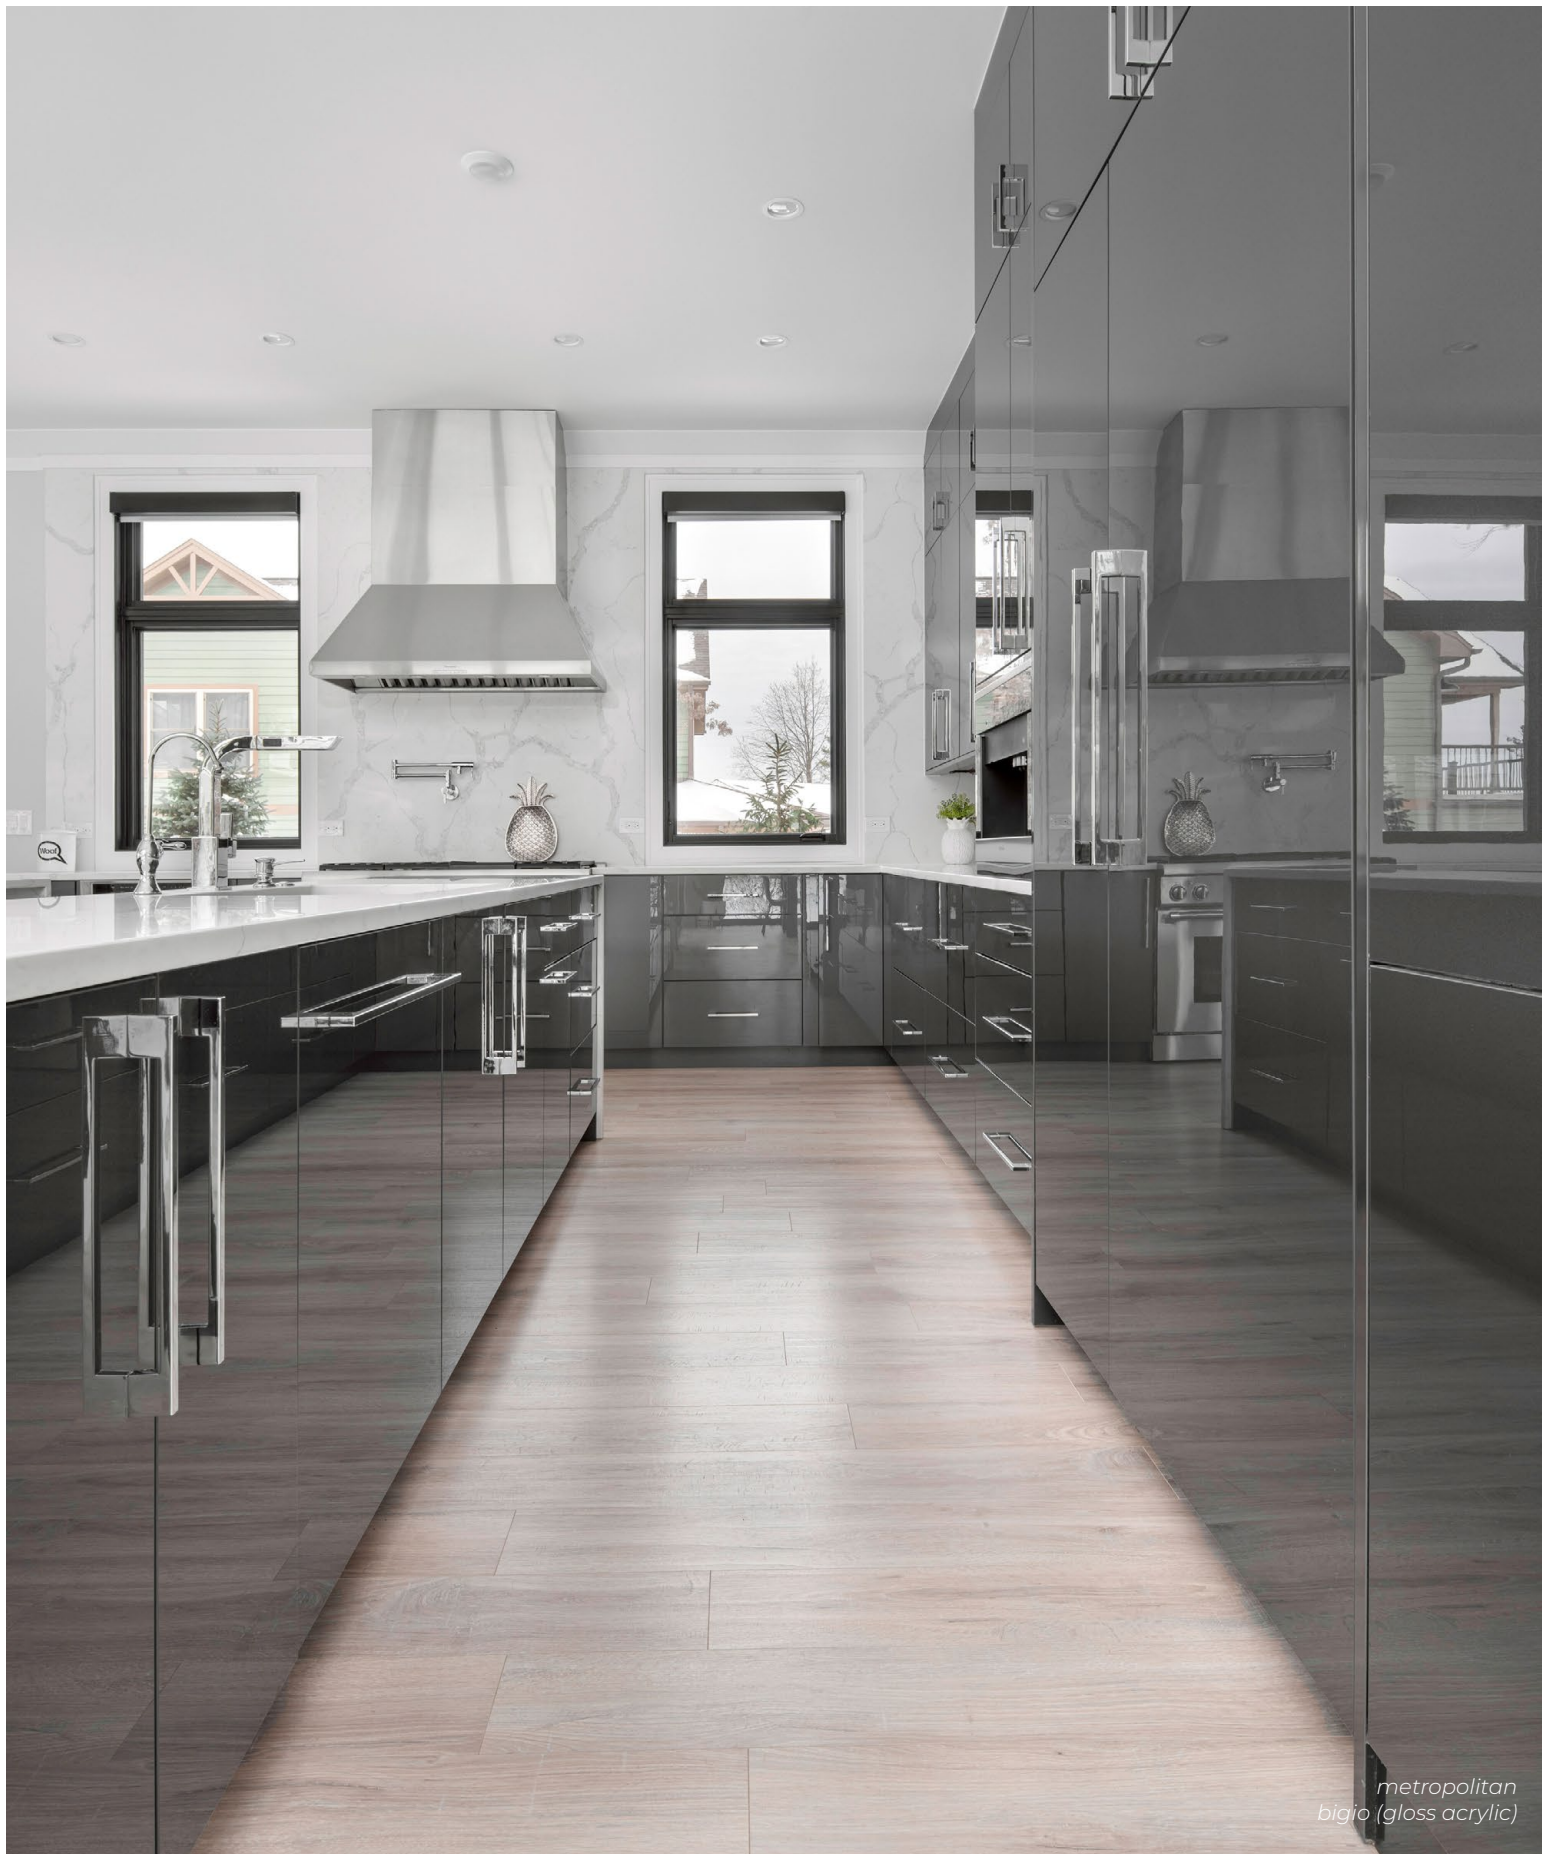

*metropolitan
bianco (gloss acrylic)
mountain haze (recon walnut)*

*metropolitan
bigio (gloss acrylic)*