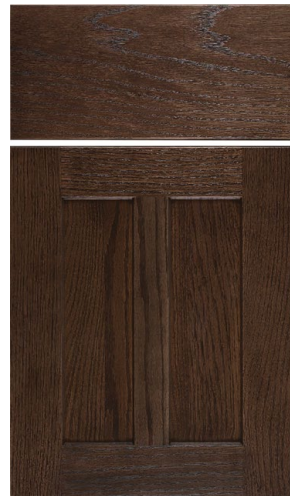

Wilmington w/Slab DF
Dusk
Red Oak