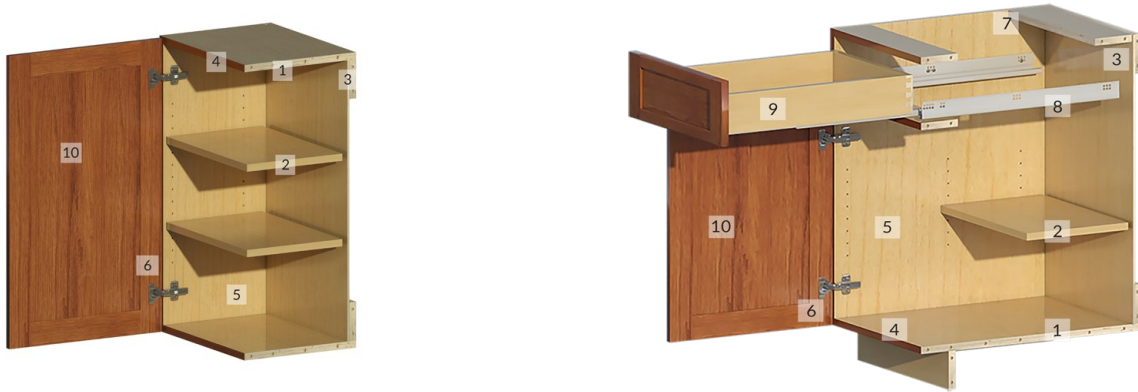

Eclipse Cabinetry is built with a unique, full-access construction inspired by European cabinetry. With this construction method, you get an efficient cabinet that maximizes the useful storage space. Our full-access construction gives you up to 10% wider door and drawer openings over a framed cabinet. More importantly, we utilize 3/4" thick material in our cabinet box construction, resulting in a more rigid cabinet than many of our competitors.